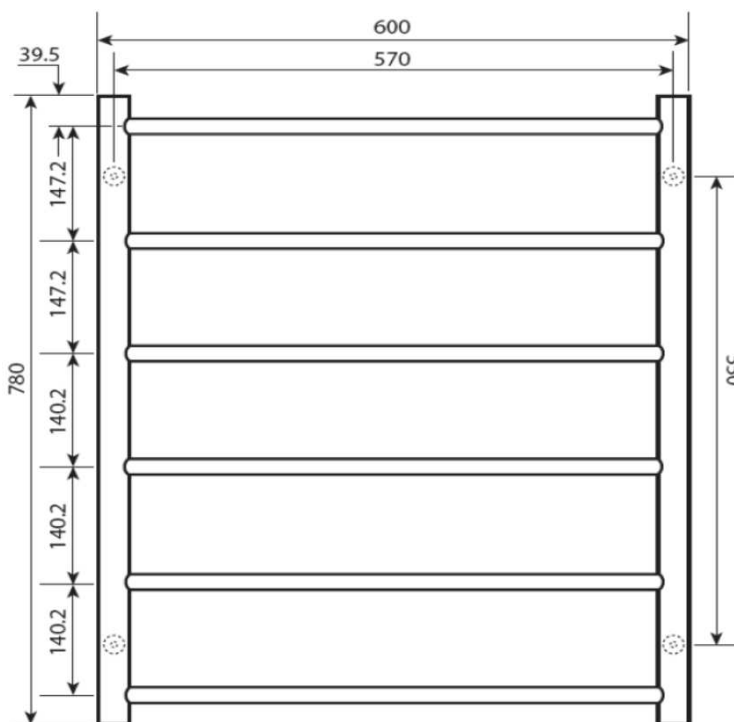

Retro Fit Series

Non Heated 6 Bar Towel Rail ROUND

Brushed Gold PVD

Product Code: TR-TR0604BG

Dimensions: 600(w) x 780(h) x 120(d) mm

Features:

- 6 Bars
- Non Heated
- Easy To Install
- Available in 3 PVD Finishes
- 304 Grade PVD Stainless Steel

Note: Manufacturing tolerances could cause variances of ± 5 mm.

Guaranteed against manufacturing defects.

Stainless Steel

Fixing accessories included